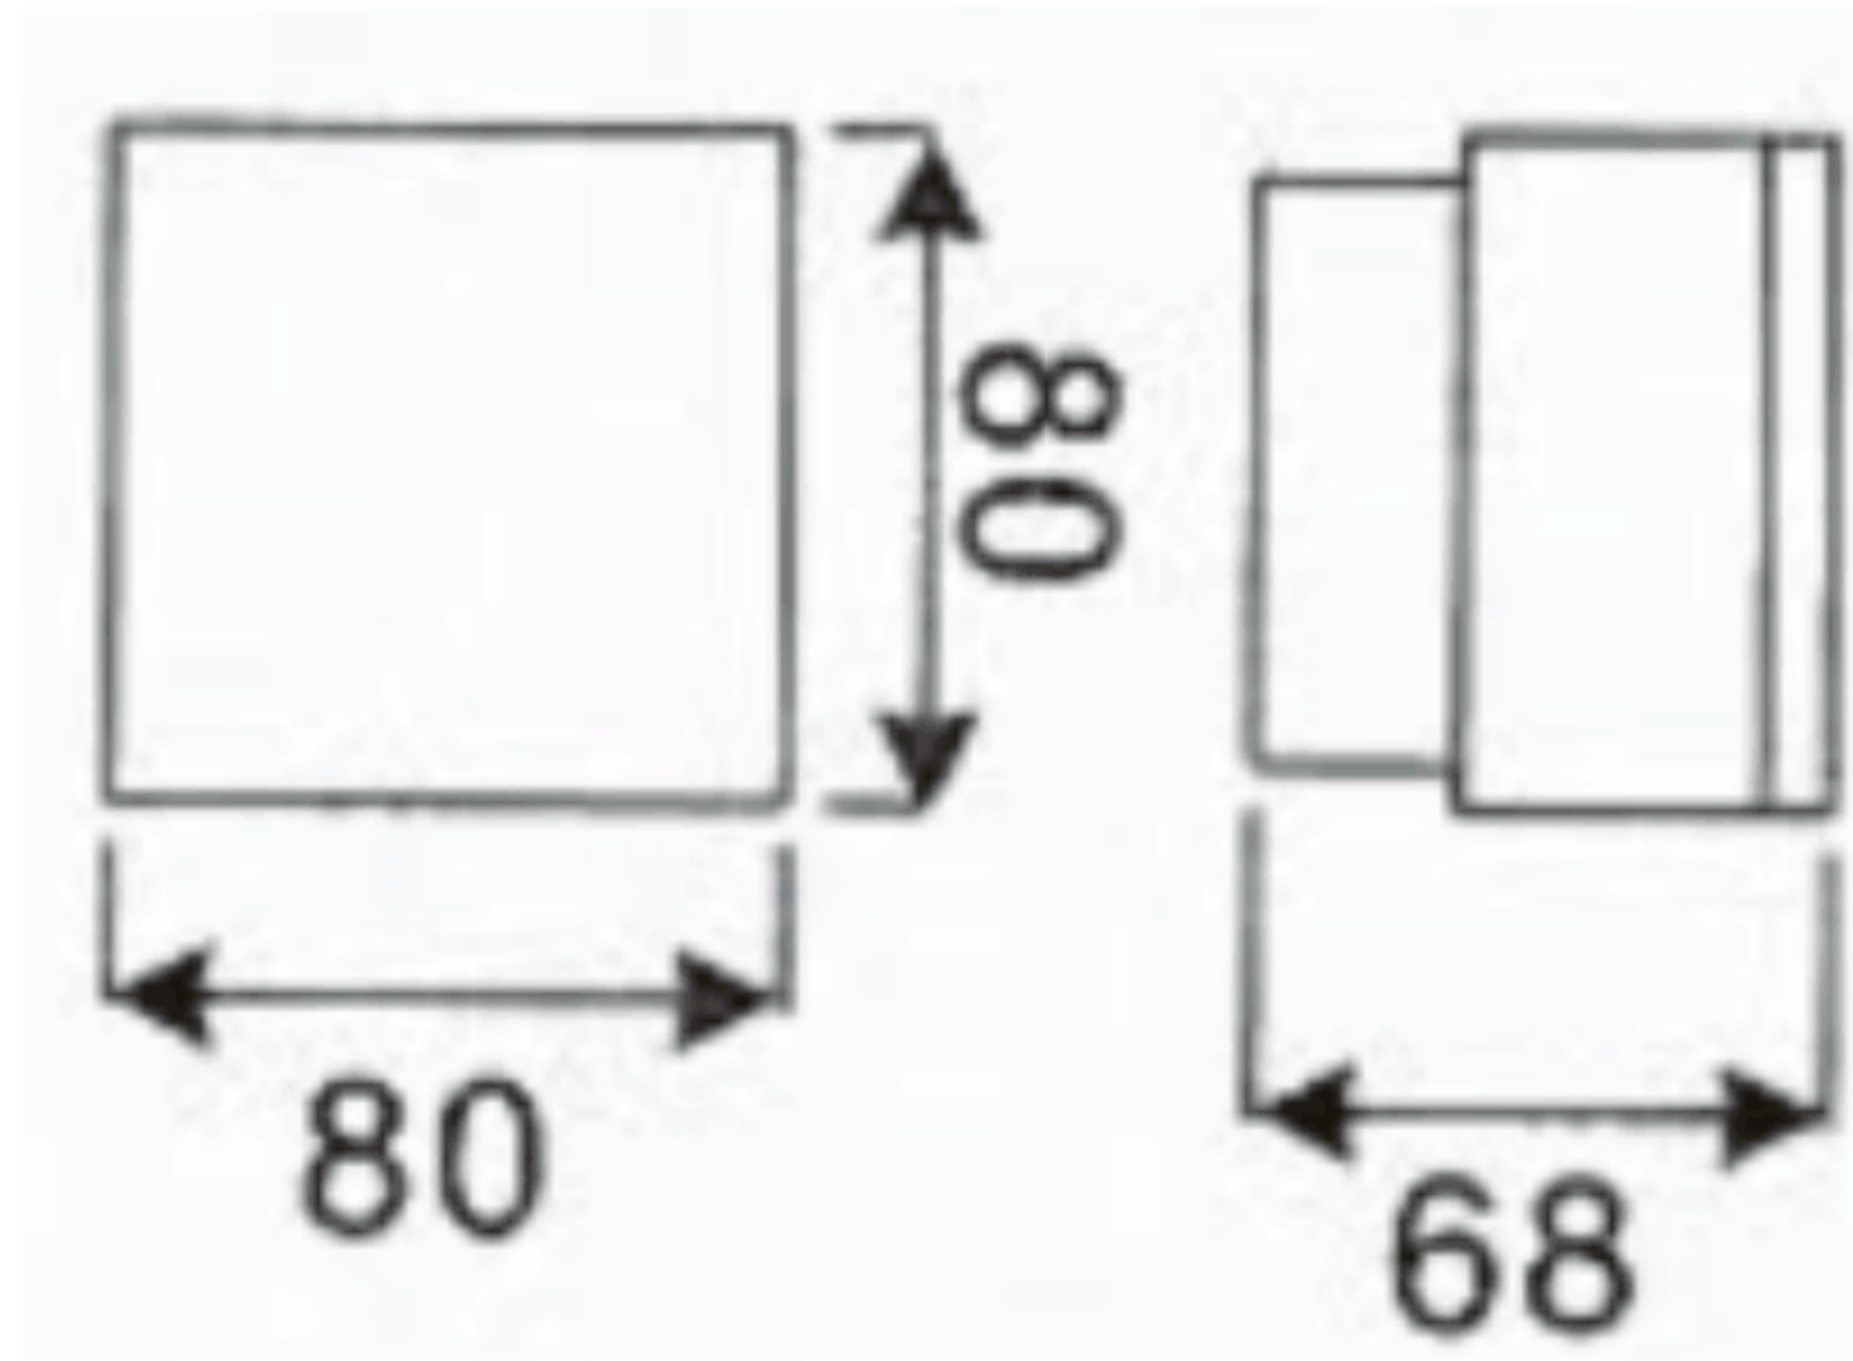

# LED-Q02

Walk over in Ground recessed uplight light Deck

Material: PC

Light source: 9 LED

Typ of LED: 5mm LED

Luminous flux: 20 Lumen

IP Rating: IP-68

Size (mm): 80 x 80 x 68

Model	Power (W)	Voltage	Packing Details (mm)	Volume (m <sup>3</sup> )
LED-Q02	0.8	230 V / 50 Hz	420 x 200 x 200 (20 pcs)	0.017