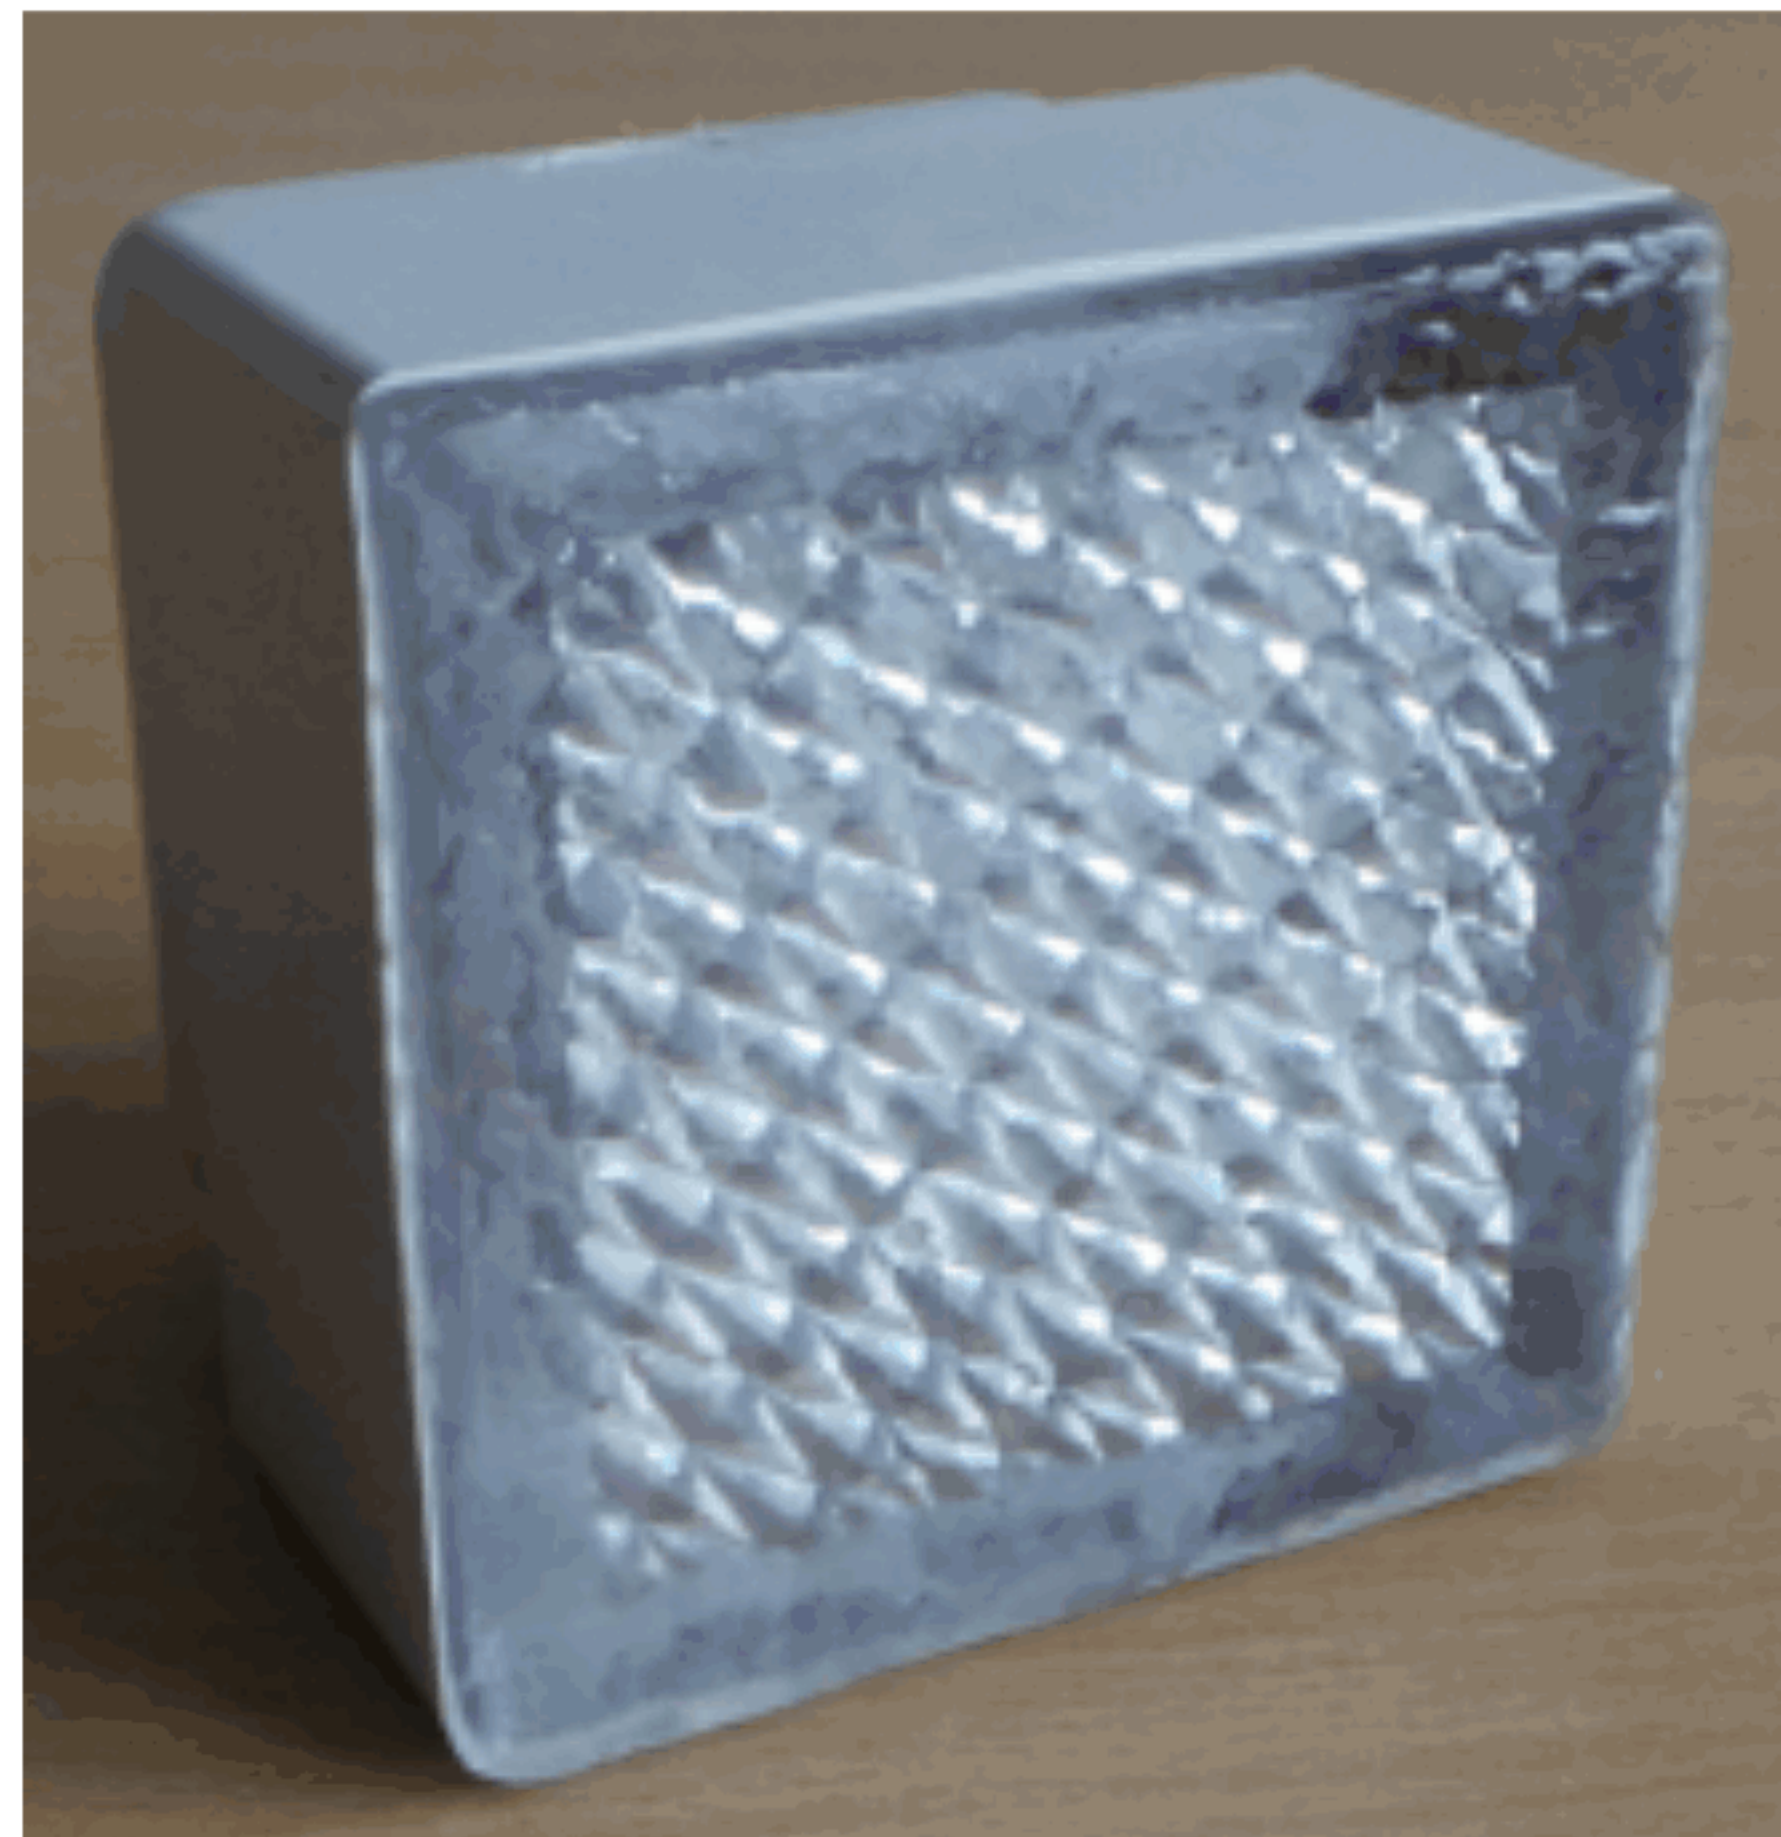

# LED-Q02

Walk over in Ground recessed uplight light Deck

Material: PC

Light source: 9 LED

Typ of LED: 5mm LED

Luminous flux: 20 Lumen

IP Rating: IP-68

Size (mm): 80 x 80 x 68

Model	Power (W)	Voltage	Packing Details (mm)	Volume (m <sup>3</sup> )
LED-Q02	0.8	230 V / 50 Hz	420 x 200 x 200 (20 pcs)	0.017